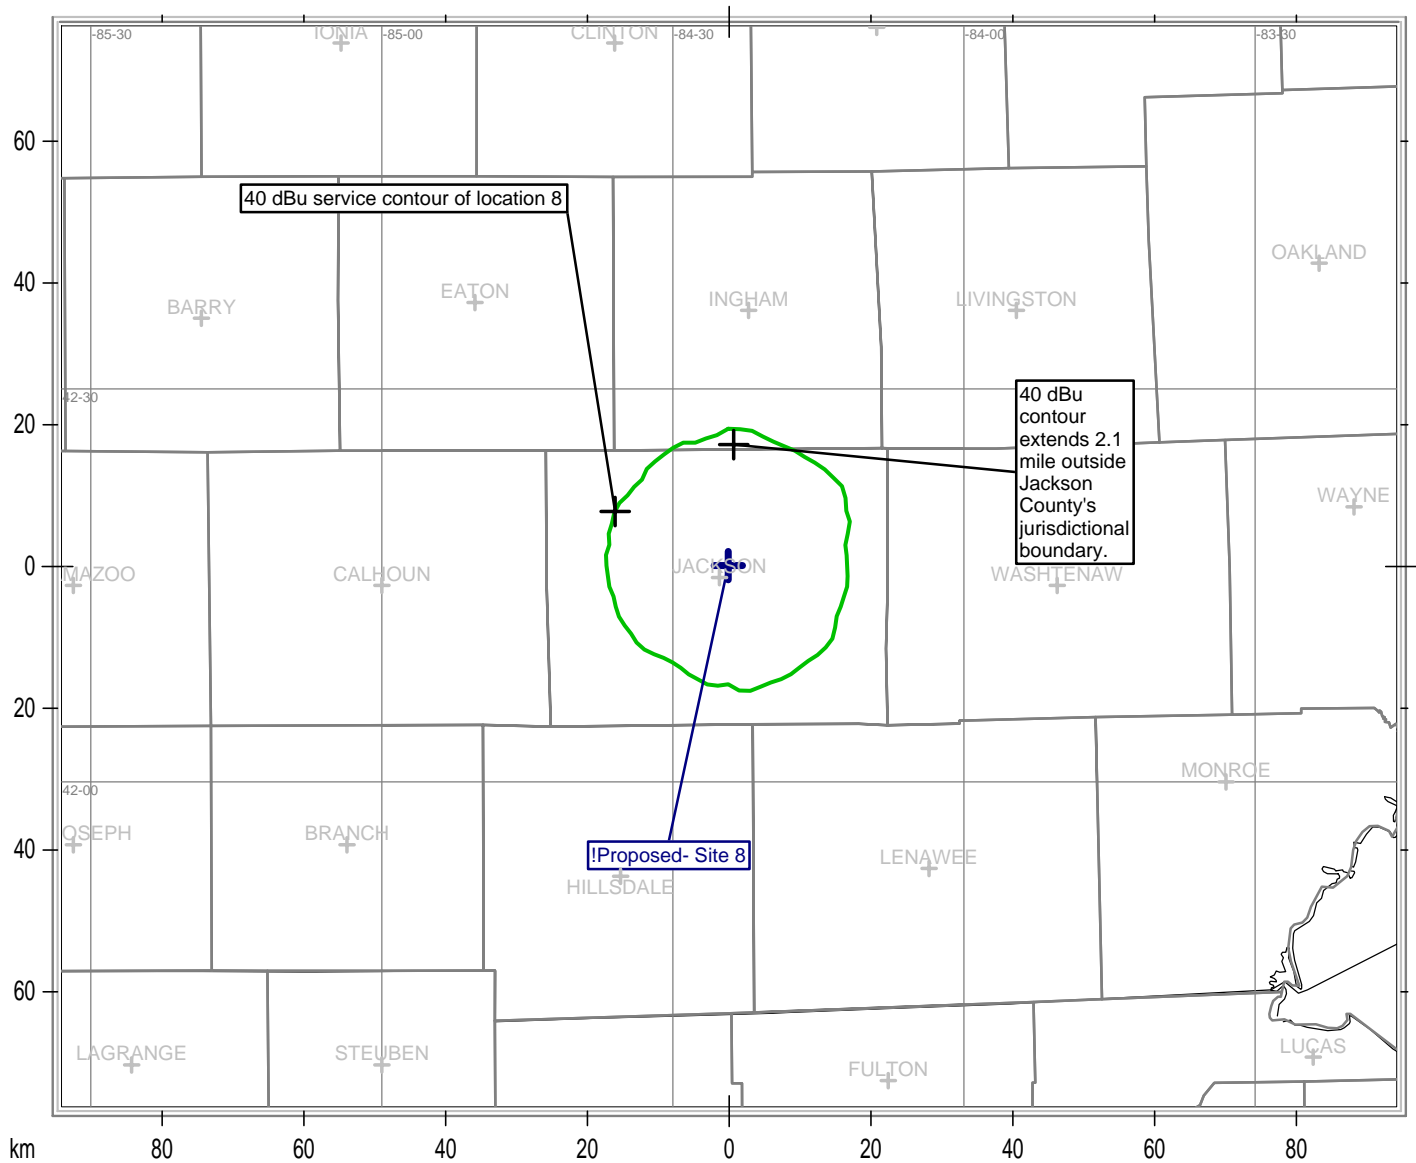

3-mile jurisdictional boundary showing

40 dBu service contour of proposed location 8

County Borders    State Borders    Lat/Lon Grid